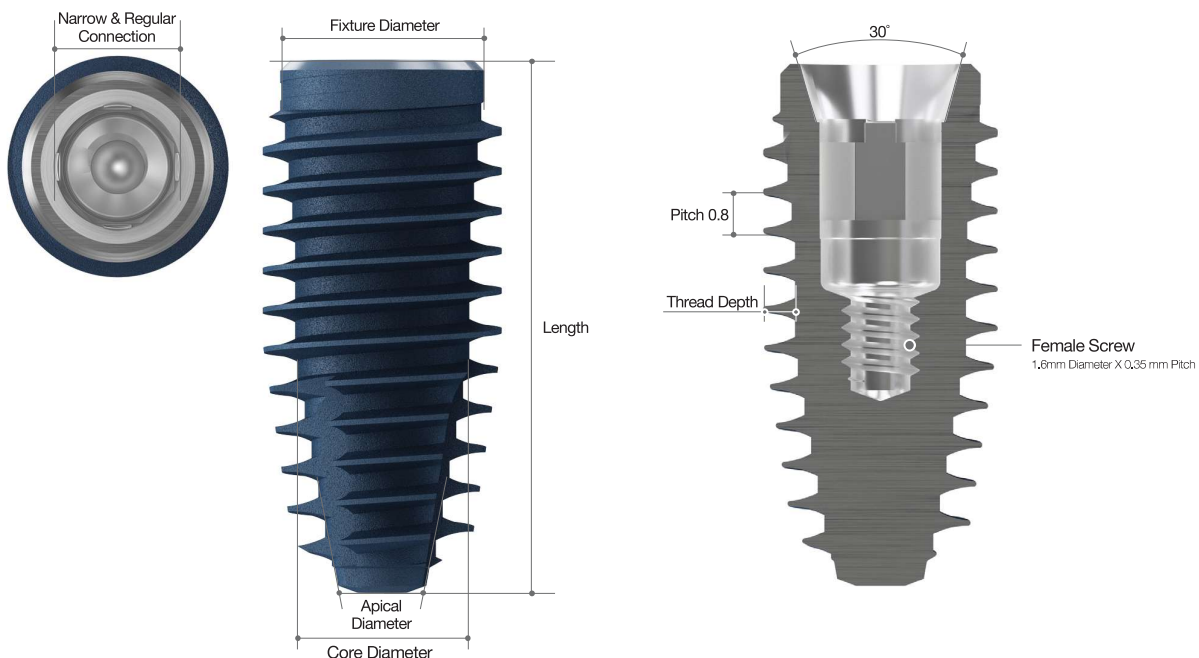

Fixture thread options for better initial stability

The option of different thread depths (regular or deep) and special KnifeThread® design enable easy implant placement with good primary stability in ALL bone densities

- REGULAR thread recommended for hard bone (D1 & D2)
- DEEP thread recommended for soft bone or poor bone density (D3 & D4)

	Fixture Diameter				
	Ø3.3	Ø3.7	Ø4.1	Ø4.4	Ø4.8
Regular Thread					
Thread Depth	0.4	0.4	0.45	0.45	0.4
Deep Thread					
Thread Depth	0.6	0.6	0.65	0.6	0.65

Regular & Deep Threads

Fixture Diameter	Apical Diameter (Regular & Deep Thread)	Core Diameter	Thread Depth (Regular Thread / Deep Thread)		Length(mm)	Connection Diameter
Ø3.3	Ø1.1	Ø2.8	0.4	0.6	7 / 7.7 / 9.2 / 10.7 12.2 / 14.2 / 17.2	Ø2.8
Ø3.7	Ø1.4	Ø3.2	0.4	0.6		Ø2.8
Ø4.1	Ø1.9	Ø3.5	0.45	0.65		Ø3.3
Ø4.4	Ø2.1	Ø3.8	0.45	0.6		Ø3.3
Ø4.8	Ø2.4	Ø4.2	0.4	0.65		Ø3.3

NC Ø3.7 Regular Thread

- Cover Screw included

Fixture Diameter	Connection	Length (mm)	Ref.C
Ø3.7	NC	7	ARO3707C
		8.5	ARO3708C
		10	ARO3710C
		11.5	ARO3711C
		13	ARO3713C
		15	ARO3715C
18	ARO3718C		

RC Ø4.1 Regular Thread